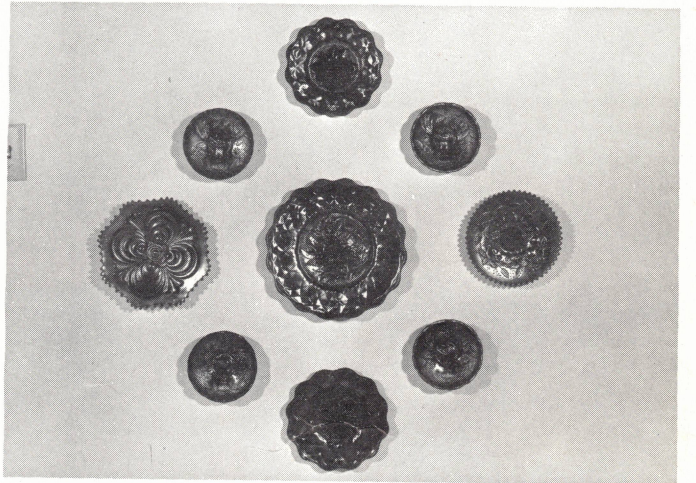

WATER PITCHERS

- Fluffy Peacock - amyt.
- Daisy and Lattice - m.
- Grape Arbor - m.

BOWLS

- Pony Head-Footed - b.
- Lion - b.
- Peacock at the Urn Ice Cream - b.
- Peacock at the Urn Sauces (4) - b.
- Stag and Holly - b.
- Poppy Show - b., m.
- Rose Show - b.
- Good Luck-Stippled - b.
- Good Luck - b.
- Heavy Grape - m.
- Three Fruits - amyt.
- Strawberry - p.
- Peacock at Urn - amyt.
- Ten Mums - b.