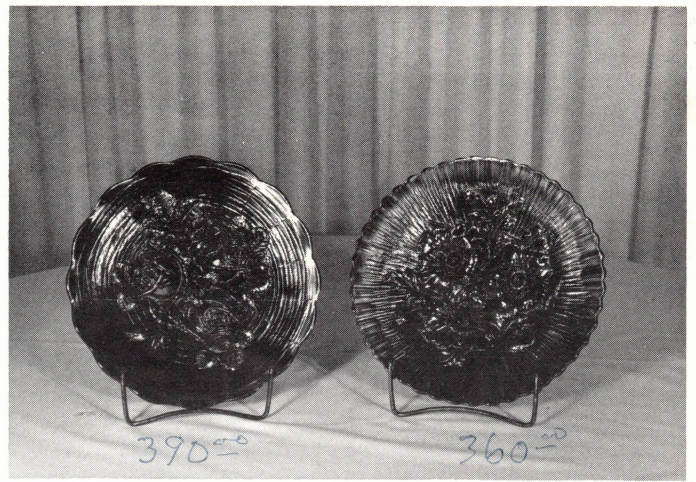

Millersburg Courthouse Bowl - amyt.

God & Home Tumbler - B.

Nautilus - p.

6'' Grape Bowl - red

6'' Acorn Bowl - red

Hat - red

WATER SETS PICTURED ON COVER

- N. Sunflower - p.
- Oriental Poppy - p.
- Diamond Lace - p.
- Imperial Grape - p.
- Grape Arbor - p.
- Flute - m.
- Concave Diamond - vaseline
- Ten Mums - b.
- Maple Leaf - b.
- Peacock at the Fountain - b.
- Wilady - b.

PLATES

- Homestead - p.
- Heavy Grape chop - p.
- Heavy Grape 7" (2) - p.
- Peacock Eye - p.
- Three Fruits - p.
- Peacock on the Fence-Stippled - b.
- Peacock on the Fence - b., m.
- Peacock at the Urn - b.
- Apple Twig - b.
- Poppy Show - b., m.