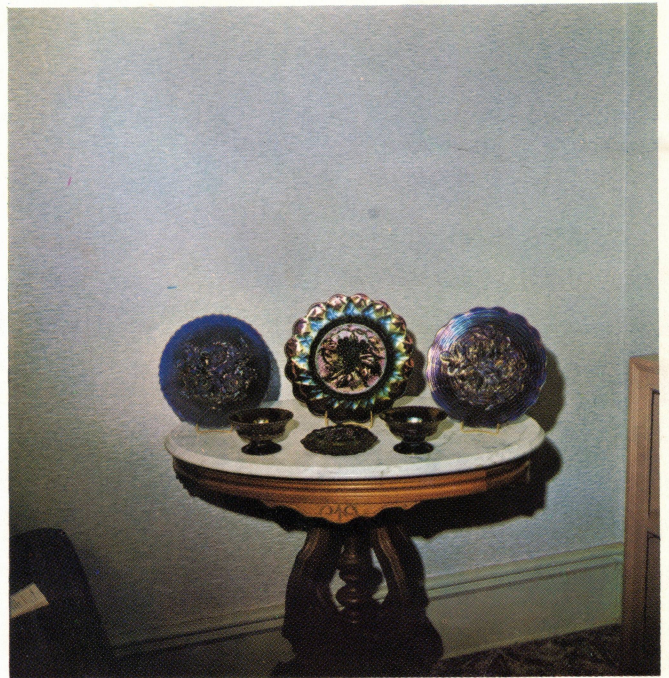

OTHER COLORS

11" Ice Cream Bowl - w., b.
Centerpiece Bowl - i.g.
Humidor - b.
Banana Bowl - i.g.

WATER PITCHERS

Heavy Iris - p.
Greek Key - m.
(2) N Dandelion - p., m.
(2) Butterfly & Plume - p., m.
(2) Apple Tree - p., m.
(2) Orange Tree Orchard - p., m.
(3) Oriental Poppy - i.g., w., m.
Blackberry Block - m.
Singing Birds - p.
Stork & Rushes - b.
Grape Arbor - m.
Grape Vine Lattice - m.
Bouquet - m.
Grape & Lattice - m.
Vineyard - m.

BOWLS

N Peacock at Fountain Fruit Bowl - b.
Grape/Persian Medallion Fruit Bowl - m.
Butterfly & Tulip - m.
(2) 10" Stag & Holly - b., m.
(2) 10" N Peacock at Urn Ice Cream - p., w.
10 3/4" N Peacock at Urn - m. (near chop plate)
(2) Chrysanthemum & Windmill - b., m.
(2) Acorn Burrs 7 pc. Berry Sets - p., m.
11" Persian Garden - w.
Poppy Show - i.g. (pie crust edge)
11" Victorian - p.
(2) N Strawberry - p., m.
9" Ftd. Rosette - p.
9" Ftd. Three Fruits - p.
9" Grape Leaves - p.
9" Six Petals - p.