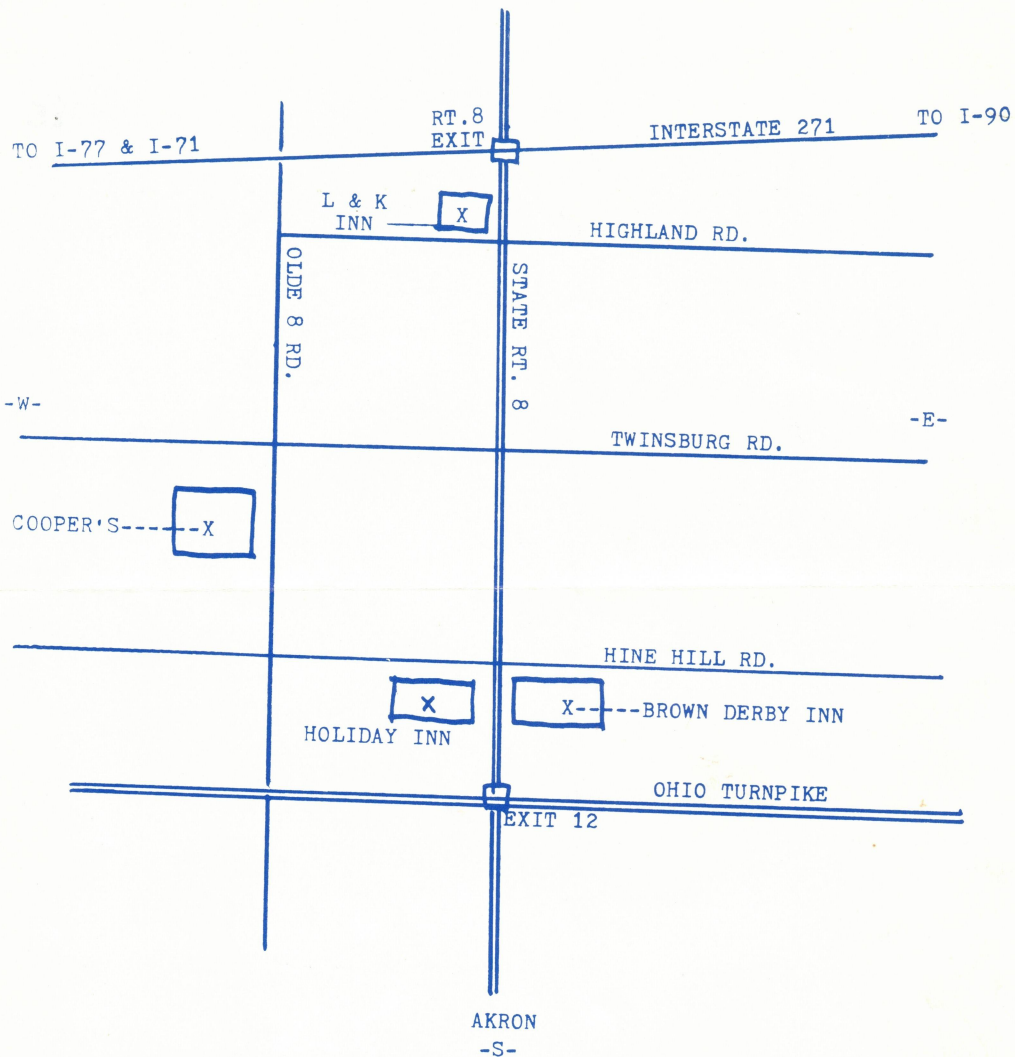

## punch sets & parts —

- Memphis P Cups (3), P
- Orange Tree 10 pc set, M
- Orange tree P Cups (9), M

- Fashion P Cups (6), M
- Stork P Cup, AMY
- . . . Others

-N-  
CLEVELAND

AKRON  
-S-