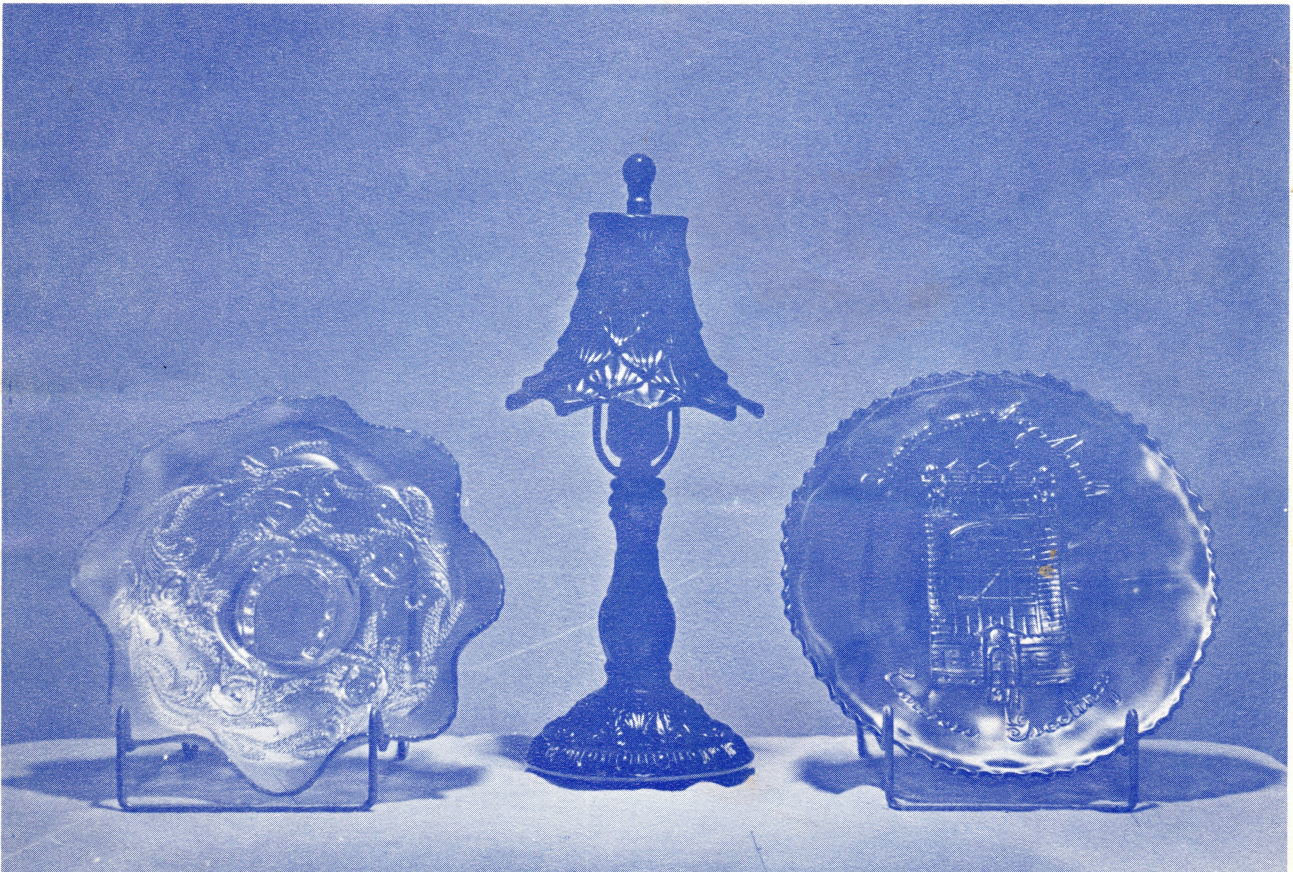

CARNIVAL GLASS AUCTION

Mr. & Mrs. Neal Markham and
Mr. & Mrs. William Wallace, Owners

FEBRUARY 17, 1973 - 10:00 A.M.

Indianapolis, Indiana

3030