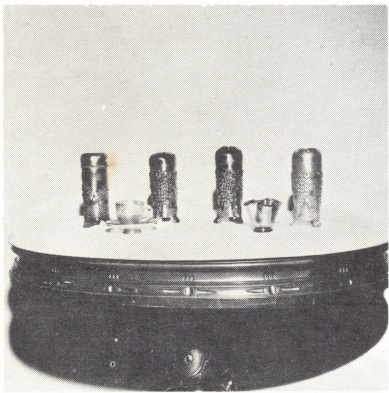

ROSE BOWLS

Fine Cut and Roses, W, IB, P, M 200
Drapery, P
Grape Delight, W, B, M
Beaded Cable, P, Aqua 190
Four Roses, M
Hobnail, M 65
Swirled Hobnail, P 165
Leaf and Beads, P
Persian Medallion, B
Garland, B
Louisa, P
Daisy and Plume, P, M